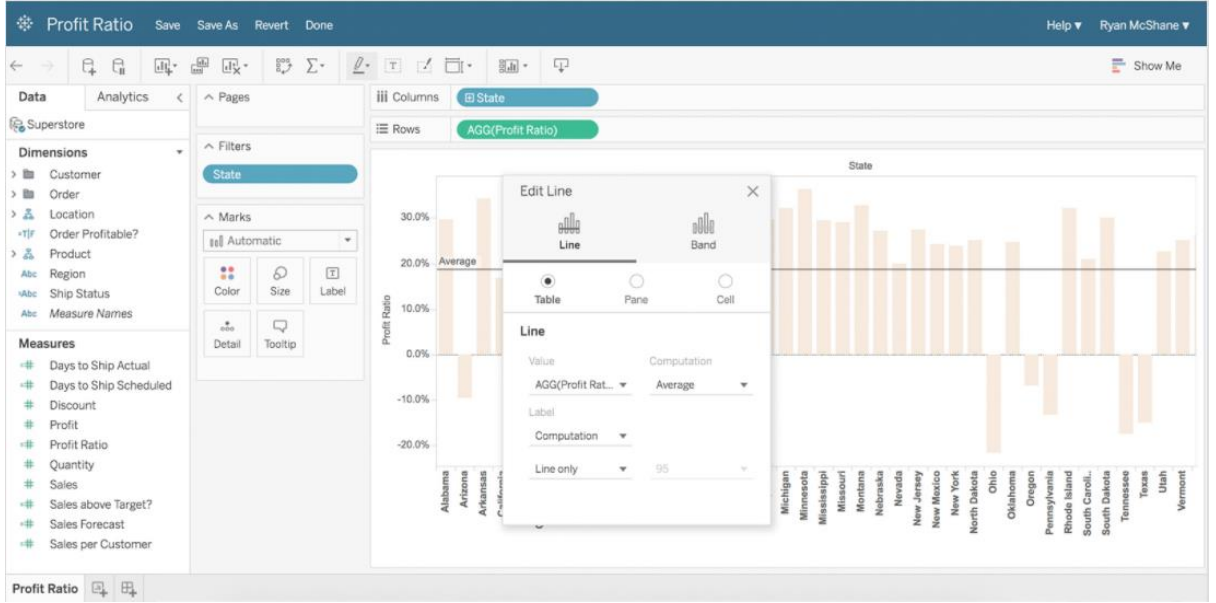

B. Device layouts on the web

Mobil cihaz üzerinde viz'lerinizin nasıl görüneceğini bakın. “Read only” olarak cihaz üzerinde genel önizlemesi edinin.